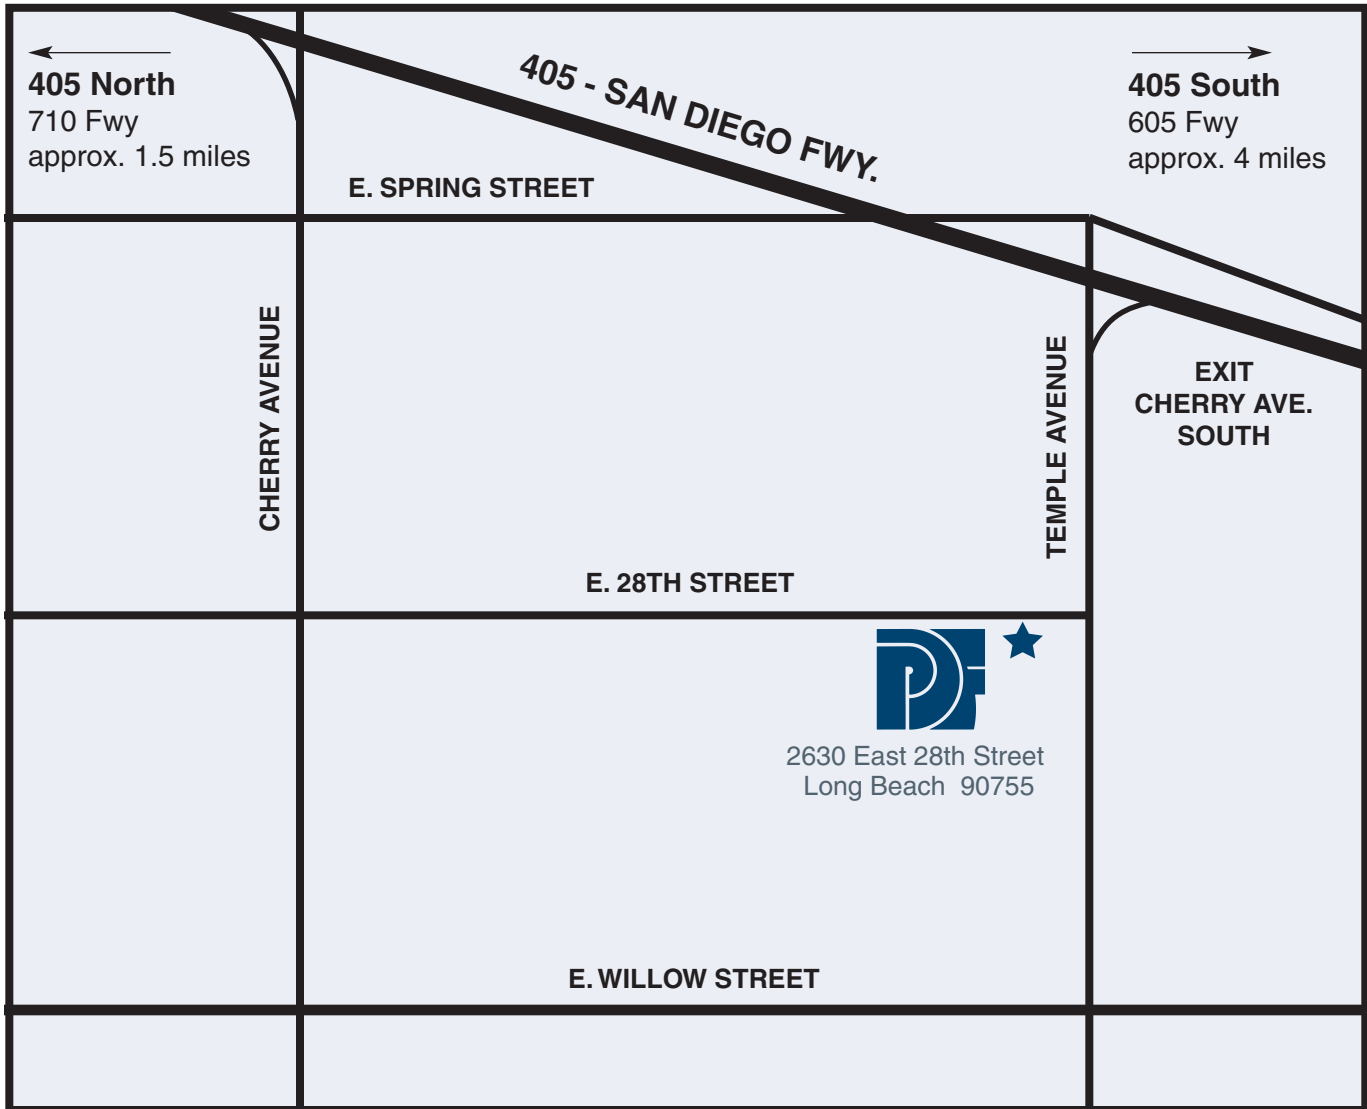

**pacific data forms, inc.**

2630 East 28th Street • Long Beach, CA 90755  
562/426-6978 • 800/352-7522 • Fax: 562/490-0121  
PacificDataForms.com

## MAP TO OUR LOCATION

Whether Southbound or Northbound on the 405, take the first Cherry Avenue offramp - Cherry Avenue, South.

If Southbound, the off ramp will put you on Cherry heading towards the beach. Turn left at the second signal (28th Street). Go past the stop sign at Junipero. We're past Signal Parkway on the right side of the street.

If Northbound, at the top of the Cherry Avenue offramp, you'll find yourself at Temple Avenue. Turn left on Temple and go to the first street at which you can turn right (28th Street). We're the third building up on the left side of the street.